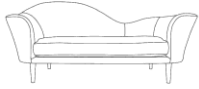

Sofa (Left)

Oak legs matt lacquer or black stained

Grand Piano

Depth:	Size: (H x W)	PrGp1	PrGp2	PrGp3	PrGp4	PrGp5	PrGp6
77	92 X 220	| 34.116	36.876	39.636	42.836	45.196	46.796 |

Daybed

Legs in Oak Matt Lacquer or Black Stained Oak