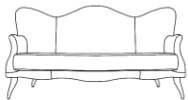

Sofa

Oak legs matt lacquer or black stained

Bonaparte

Depth:	Size: (H x W)	PrGp1	PrGp2	PrGp3	PrGp4	PrGp5	PrGp6
85	98 X 174	32.236	35.476	37.596	39.756	42.996	45.156