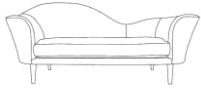

Sofa (Left)

Oak legs matt lacquer or black stained

Grand Piano

Depth:	Size: (H x W)	PrGp1	PrGp2	PrGp3	PrGp4	PrGp5	PrGp6
77	92 X 220	34.116	36.876	39.636	42.836	45.196	46.796

Daybed

Legs in Oak Matt Lacquer or Black Stained Oak