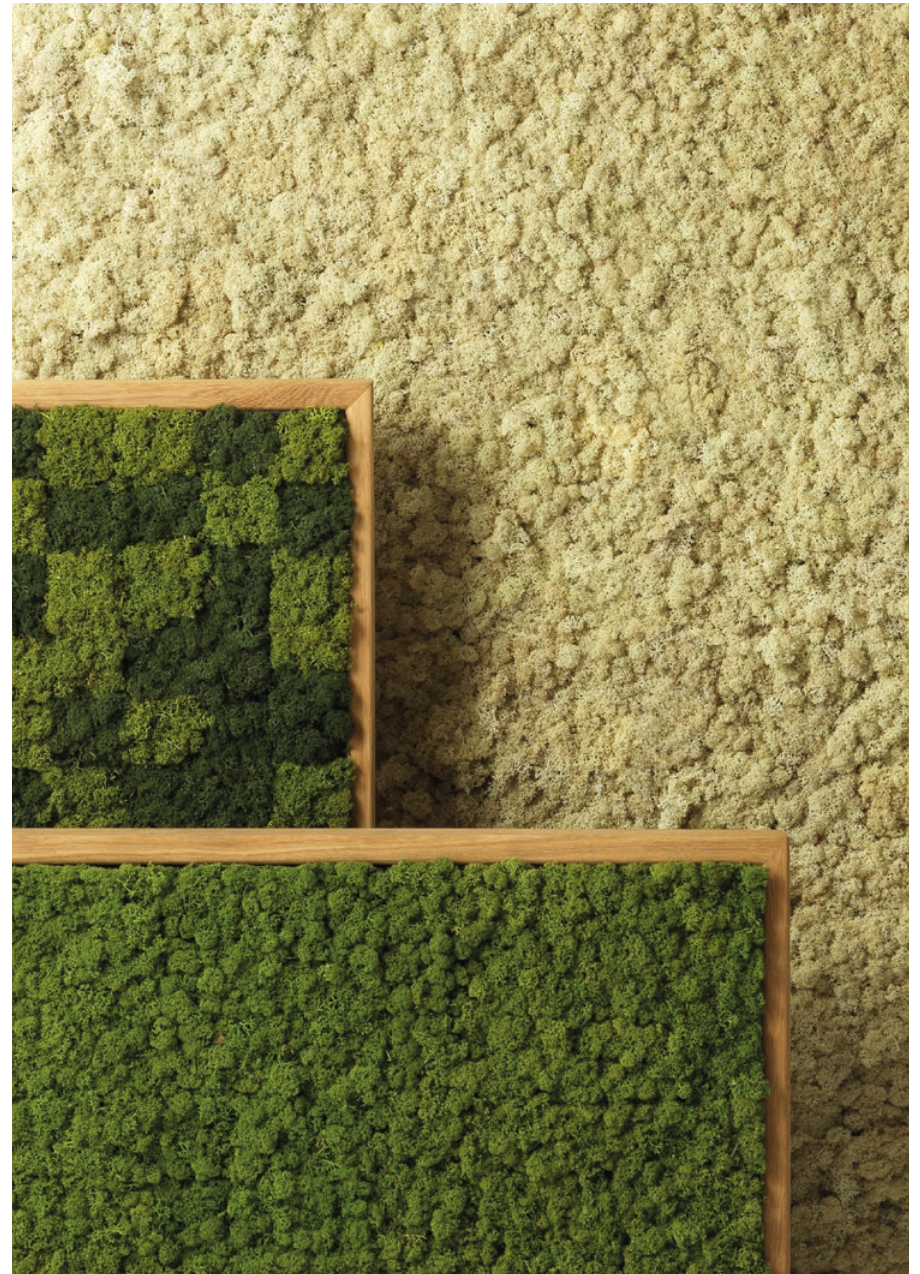

Welcome to the Great Indoors

Product Catalogue
Nordgröna 2022

An aerial photograph of a vast, dense forest of evergreen trees, likely spruce or fir, covering a hillside. The trees are tightly packed, creating a textured, green surface. The lighting is bright, casting soft shadows and highlighting the individual tree tops. In the bottom right corner, there is a block of white text.

The naturally grown reindeer moss stays soft by regulating its own humidity year-round and requires no maintenance at all - no watering, no trimming, no sunlight.

Pixel Framed

In colours Moss, Apple & Natural