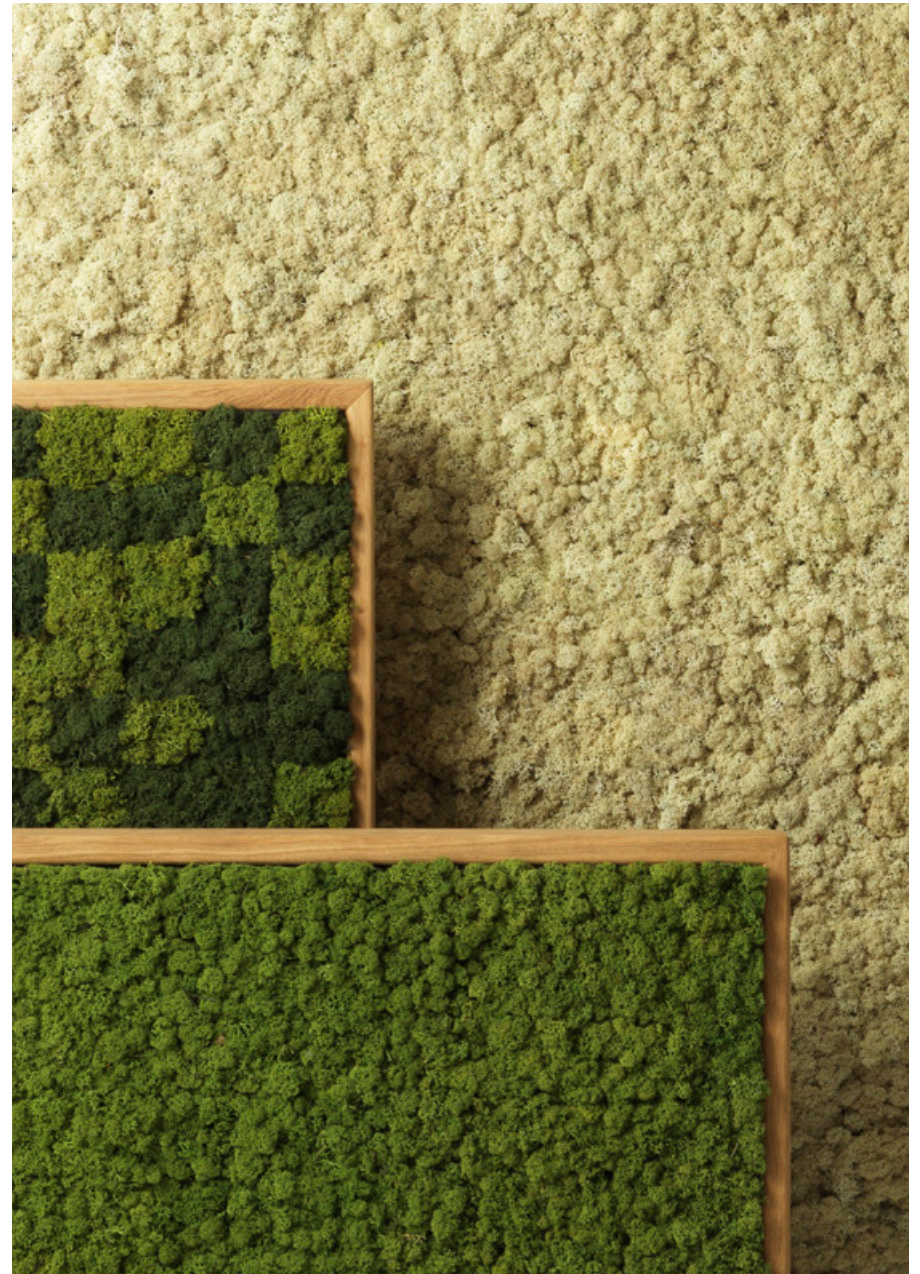

Welcome to the Great Indoors

Product Catalogue
Nordgröna 2023

An aerial photograph of a vast, dense forest of evergreen trees, likely spruce or fir, stretching across the entire frame. The trees are tightly packed, creating a textured, green surface. The lighting is bright, highlighting the individual branches and needles of the trees.

The naturally grown reindeer moss stays soft by regulating its own humidity year-round and requires no maintenance at all – no watering, no trimming, no sunlight.

Pixel Framed

In colours Moss, Apple & Natural